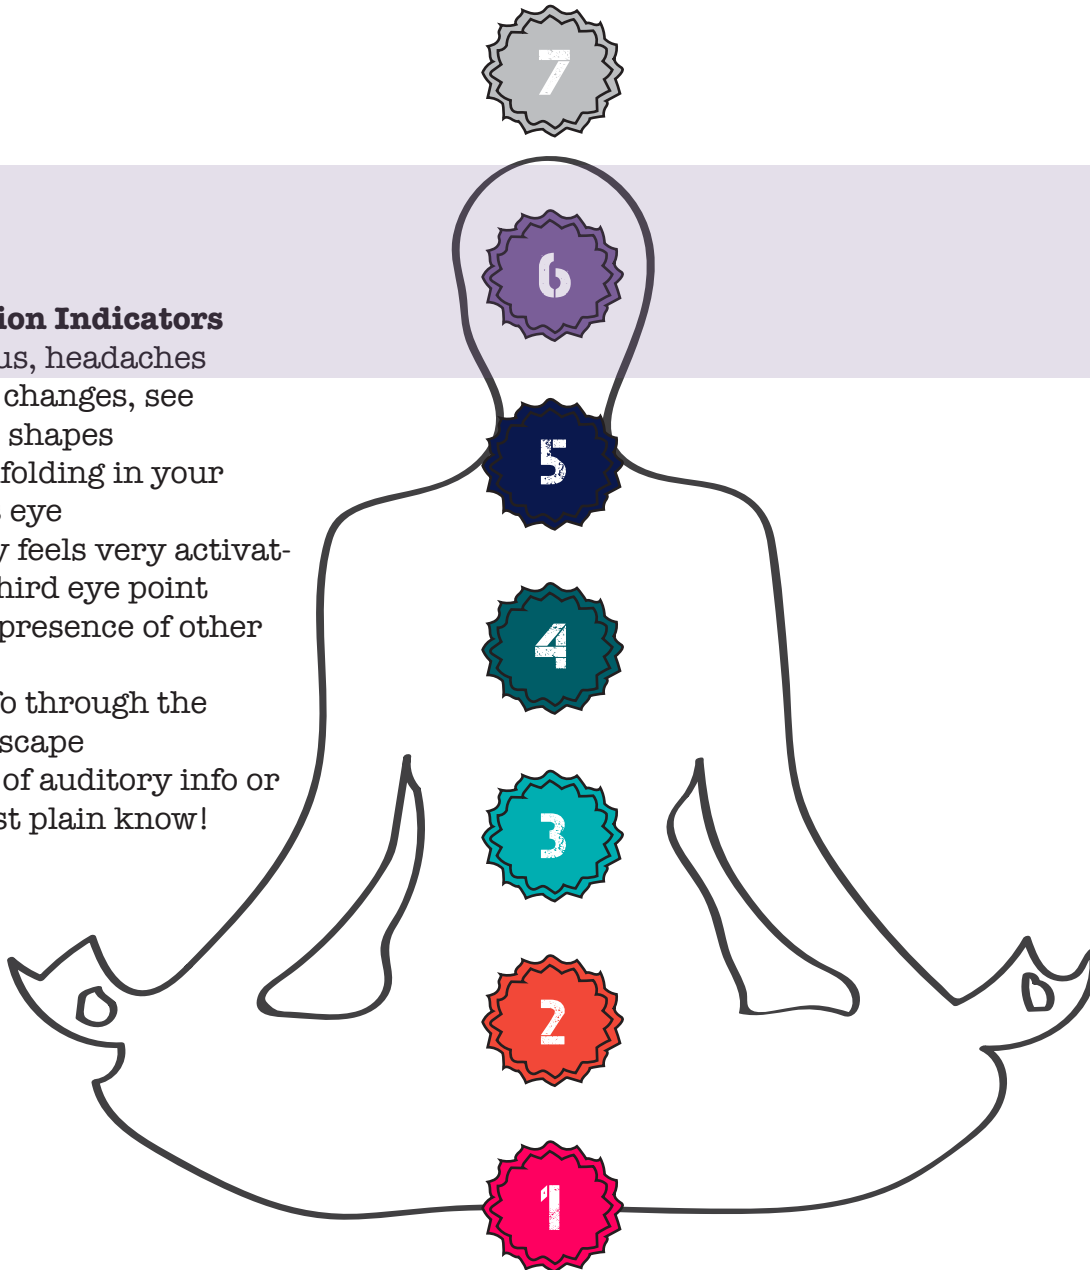

THIRD EYE CHAKRA

Intuition

Intuition Indicators

Tinnitus, headaches
Vision changes, see
colors, shapes
See unfolding in your
mind's eye
Energy feels very activat-
ed at third eye point
Sense presence of other
beings
Get info through the
dreamscape
Influx of auditory info or
you just plain know!

Situation/person/environment that pings third eye chakra (past/present)

Resonates/feels true/aligned/yes

Does not resonate/feels off/not aligned/no