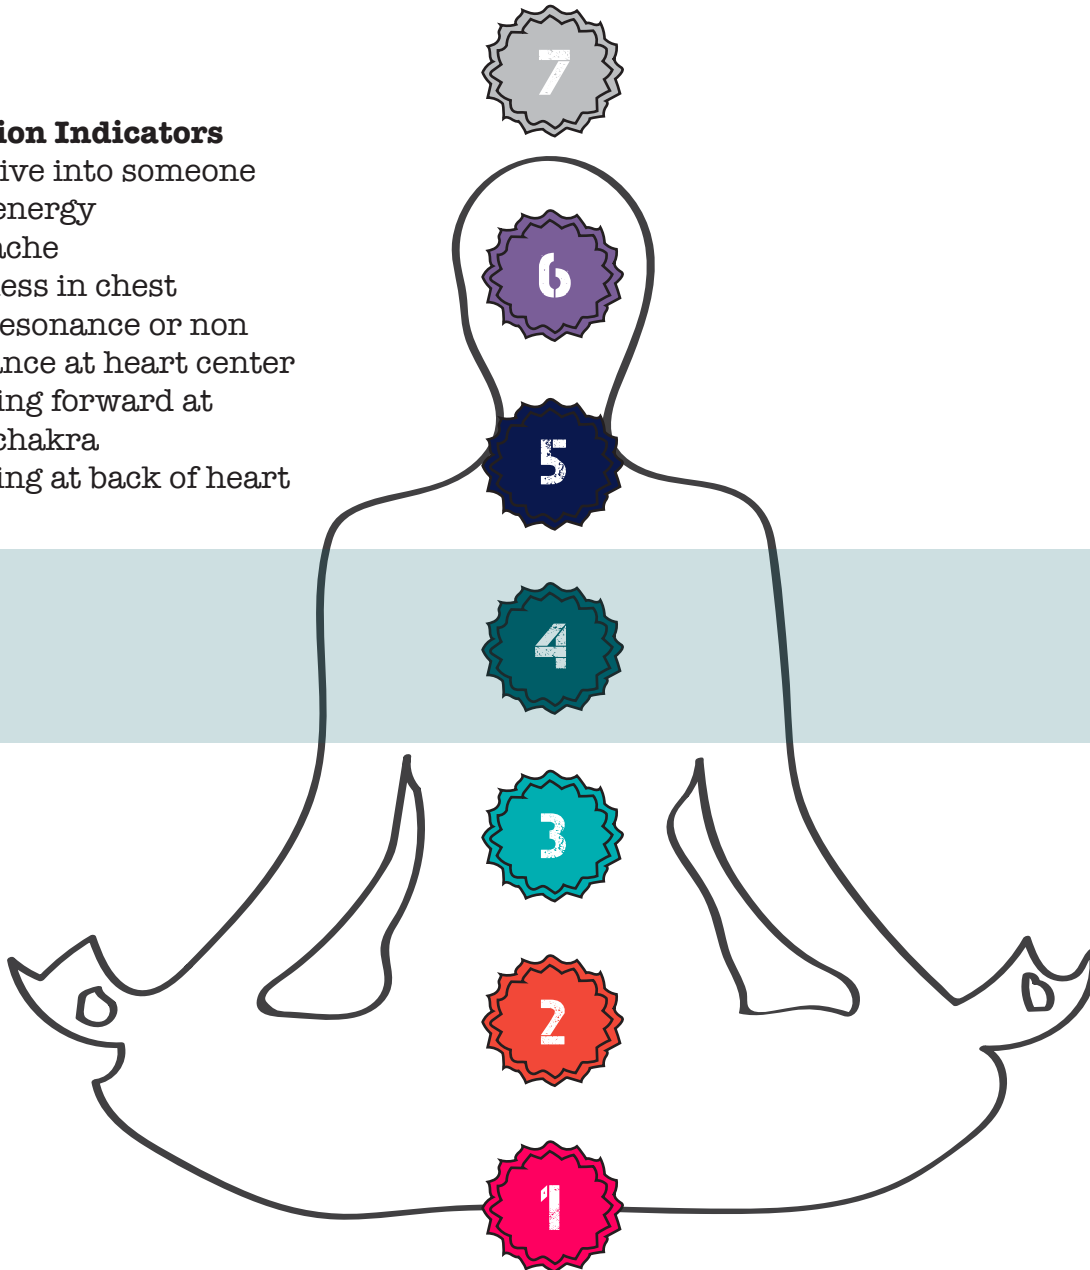

HEART CHAKRA

Intuition

Intuition Indicators

- Nose dive into someone else's energy
- Heartache
- Tightness in chest
- Deep resonance or non resonance at heart center
- Snapping forward at heart chakra
- Shielding at back of heart

Situation/person/environment that pings heart chakra (past/present)

Resonates/feels true/aligned/yes

Does not resonate/feels off/not aligned/no