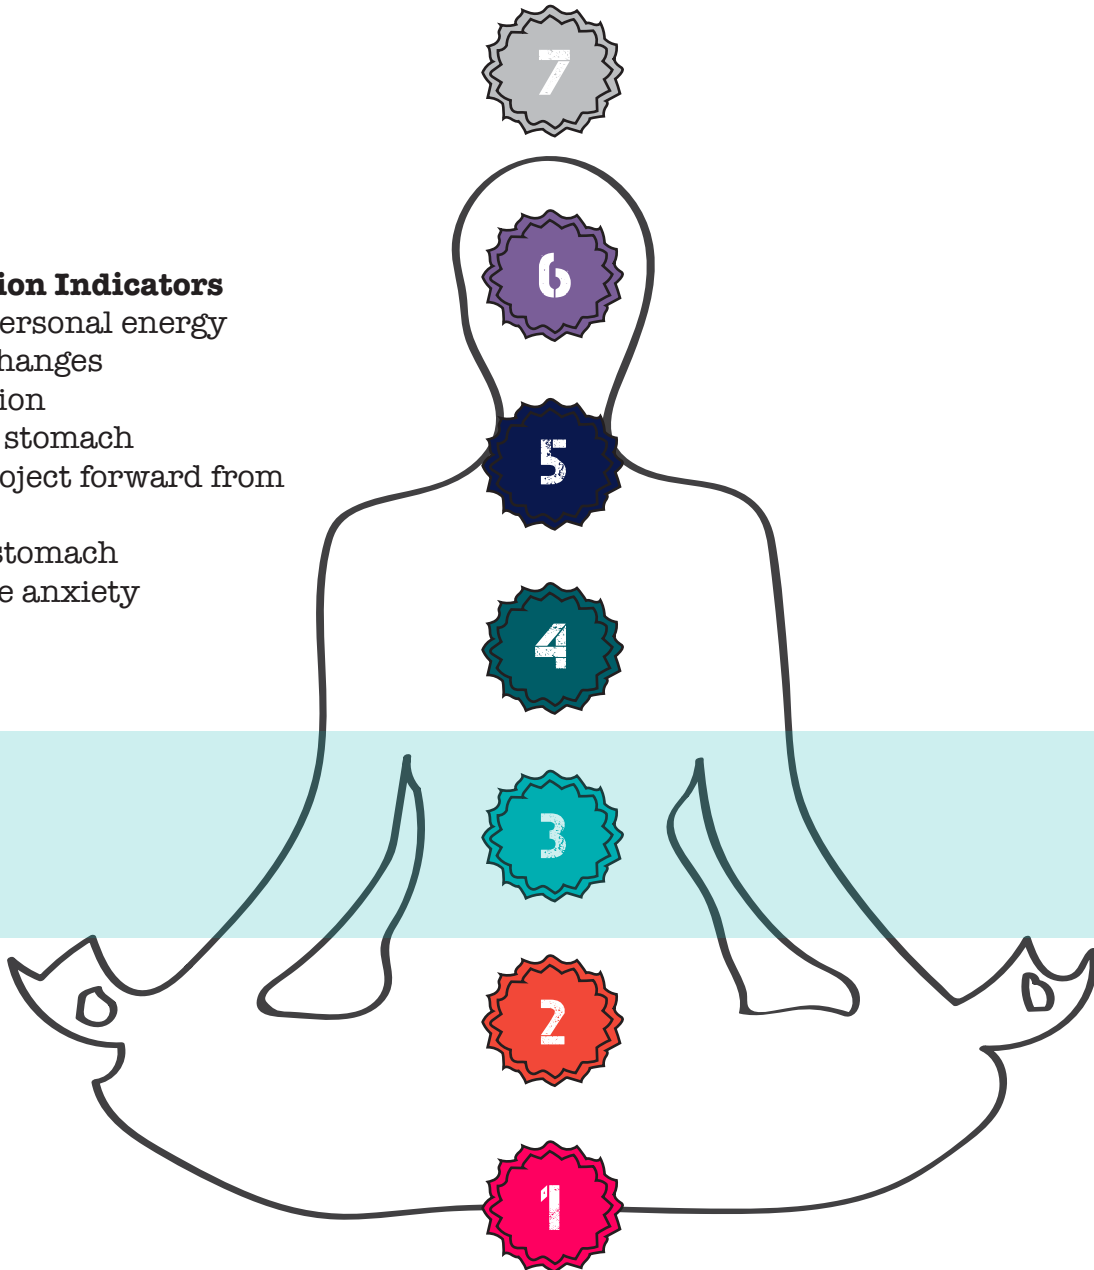

# SOLAR PLEXUS CHAKRA

Intuition

## Intuition Indicators

Your personal energy level changes  
Depletion  
Tug at stomach  
You project forward from here  
Pit in stomach  
Intense anxiety

Situation/person/environment that pings solar plexus chakra (past/present)  
**Resonates/feels true/aligned/yes**                      **Does not resonate/feels off/not aligned/no**