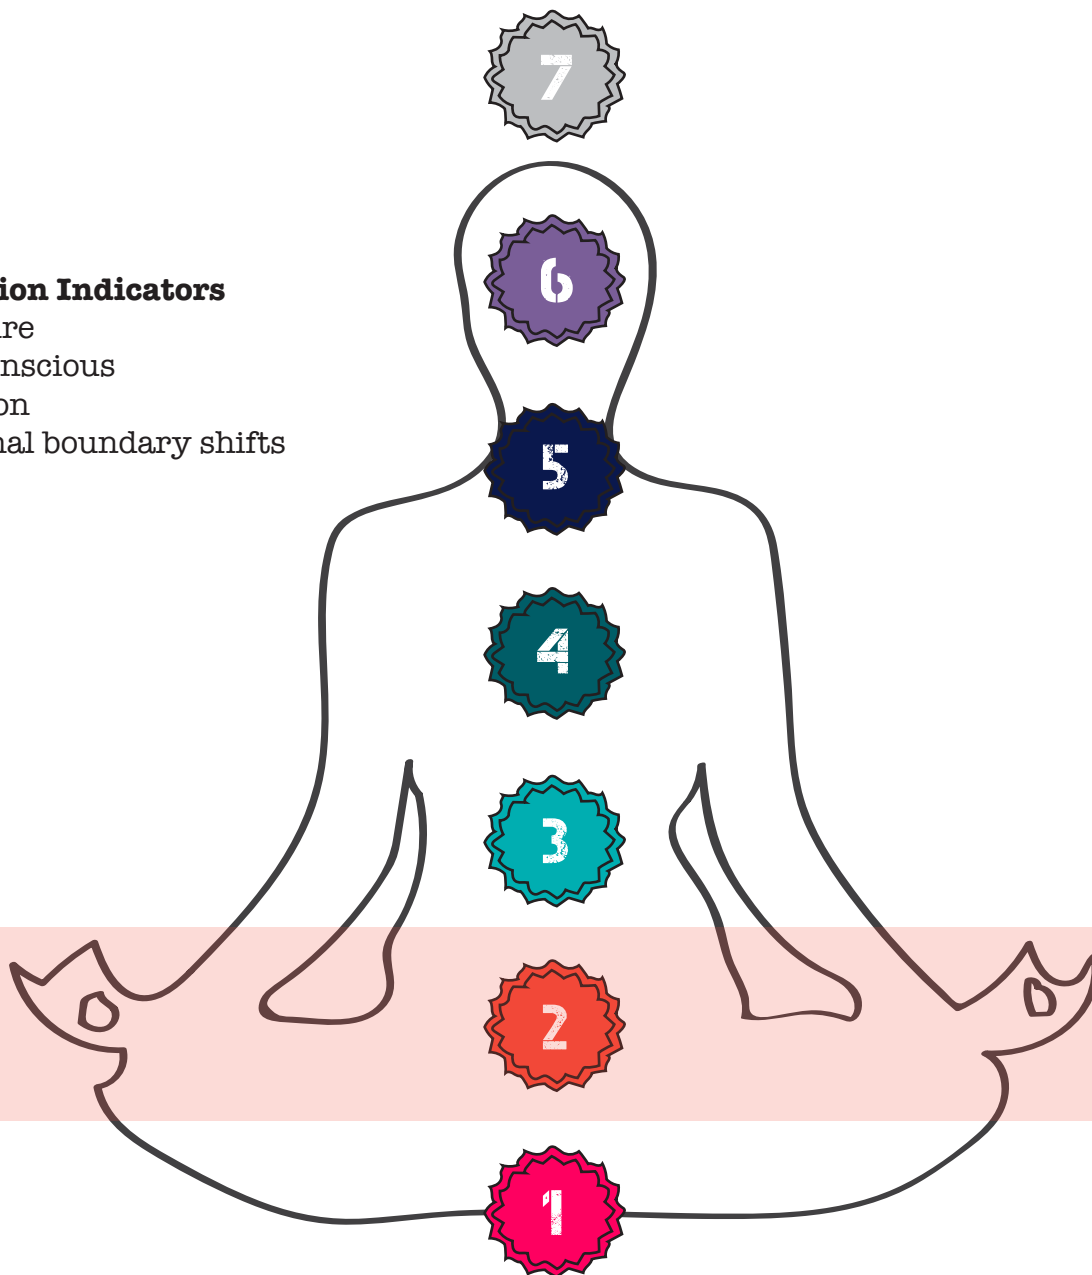

SACRAL CHAKRA

Intuition

Intuition Indicators

Insecure
Self conscious
Emotion
Personal boundary shifts

Situation/person/environment that pings sacral chakra (past/present)

Resonates/feels true/aligned/yes

Does not resonate/feels off/not aligned/no